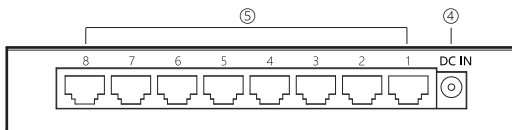

Bonn N8

Audio Grade
8 Port Gigabit Ethernet Switch

Package Contents

Bonn N8

Power Adaptor

Ethernet Cable

Front Panel & Back Panel

① Power

Green light on when powered on

② Alarm

RED light on when error is detected.

③ LINK / ACT

Light on when port link up, flash when activity.

- Operating as 1000 Mbps connection: **Green**

- Operating as 100 Mbps connection: **Amber**

④ DC IN

5V DC at 1A max. (5.5mm x 2.1mm, tip carries +5V)

⑤ 1 - 8

Audio Grade GbE Ethernet Ports.

- Port 1: Connect to LAN (Local Area Network).

- Port 2 - 8: Connect to audio devices.

Start to Use

Power Adaptor → DC IN / AC outlet on the wall