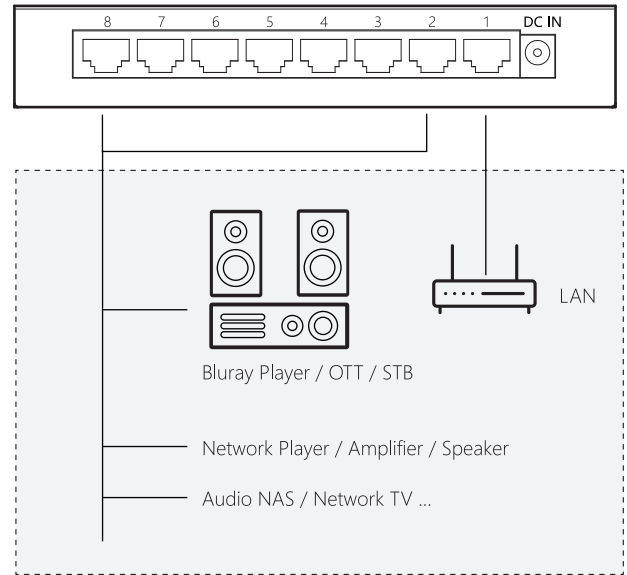

Port 1 - 8 → LAN / Audio Devices