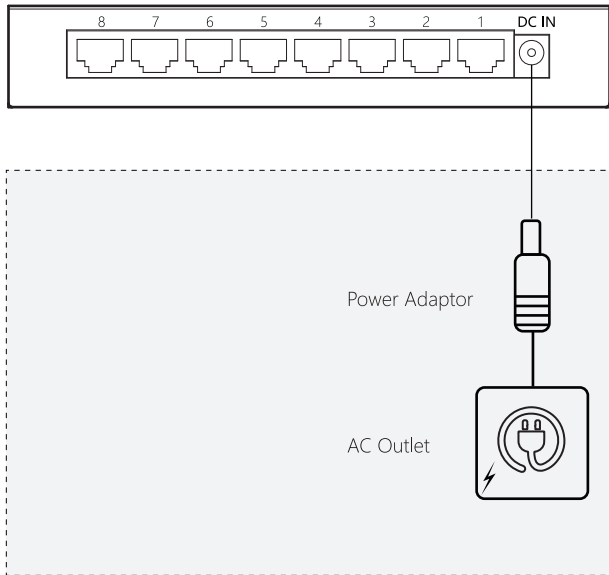

Green light on when powered on

② Alarm

RED light on when error is detected.

③ LINK / ACT

Light on when port link up, flash when activity.

- Operating as 1000 Mbps connection: **Green**

- Operating as 100 Mbps connection: **Amber**

④ DC IN

5V DC at 1A max. (5.5mm x 2.1mm, tip carries +5V)

⑤ 1 - 8

Audio Grade GbE Ethernet Ports.

- Port 1: Connect to LAN (Local Area Network).

- Port 2 - 8: Connect to audio devices.

Start to Use

Power Adaptor → DC IN / AC outlet on the wall